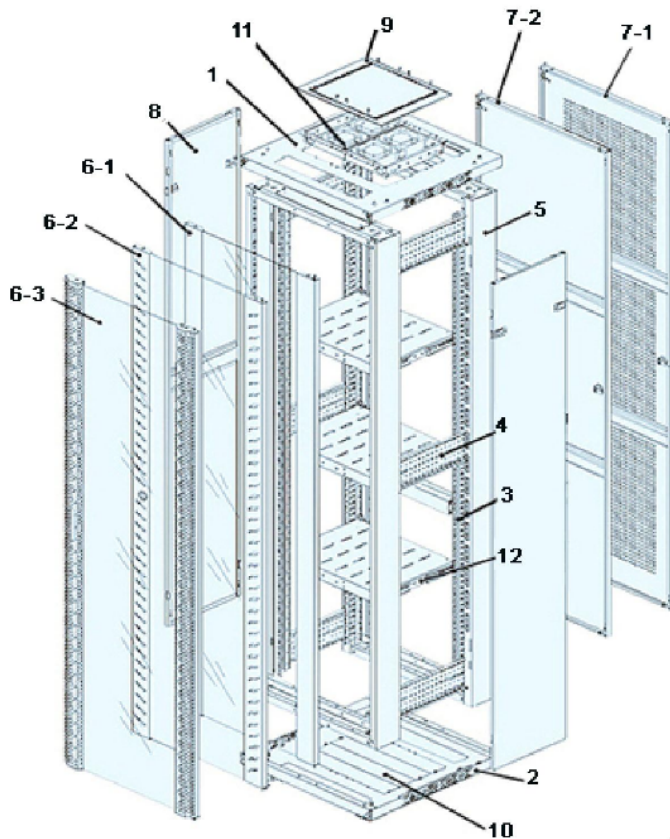

AYS server cabinet

Features:

- Reversible 5mm toughened glass front door
- Reversible perforated rear door
- Removable side panels with side pins, side locks are optional
- U mark mounting rails, width up to 3.0cm
- Frame with holes for cable management
- Special designed bottom to ensure the stability
- Flat packing recommend, to save shipping freight & warehouse cost, shipped in 2 or 3 carton boxes only

Specifications:

- Material: SPCC cold rolled steel
- Thickness: Mounting rails: 2.0mm; others: 1.2mm
- IP degree: IP20
- Surface finishing: Degreasing, pickling, phosphoric, powder coated
- Static loading capacity: 800kgs

Standards:

- ANSI/EIA RS-310-D
- IEC60297-2
- DIN41494, PART1
- DIN41494, PART7
- Compatible with 19" International Standards, ETSI

Rear door

Frame's cable manager

Widen mounting rails

AYS server cabinet

Structure of cabinet

Other parts:

- 9: top cover
- 10: cable entry cover
(Cable entry cover with brush optional)
- 11: fan-unit (optional)
- 12: fixed shelf (optional)

Main parts:

S/N	Specification	Qty	Unit	Material	Surface finishing	Remark
1	Top	1	pc	SPCC	Powder coated	---
2	Bottom	1	pc	SPCC	Powder coated	---
3	Mounting rails	4	pc	SPCC	Powder coated	---
4	Mounting angles	6	pc	SPCC	Powder coated	4pcs for 33U lower
5	Frame	2	pc	SPCC	Powder coated	---
6	Toughened glass door (6-3)	1	pc	SPCC	Powder coated	Spring lock
7	Perforated door (7-1)	1	pc	SPCC	Powder coated	Small round lock
8	Removable side panels	2	pc	SPCC	Powder coated	---
9	Metal cable management slots	2	pc	SPCC	Powder coated	For 800mm width cabinet
10	Spacers	12	pc	SPCC	Powder coated	For 800mm width cabinet, 8pcs for 33U lower
11	Adjustable feet and 2" wheels	4	set	---	---	---
12	M6 screws and nuts	40	set	---	---	20 sets for 33U lower