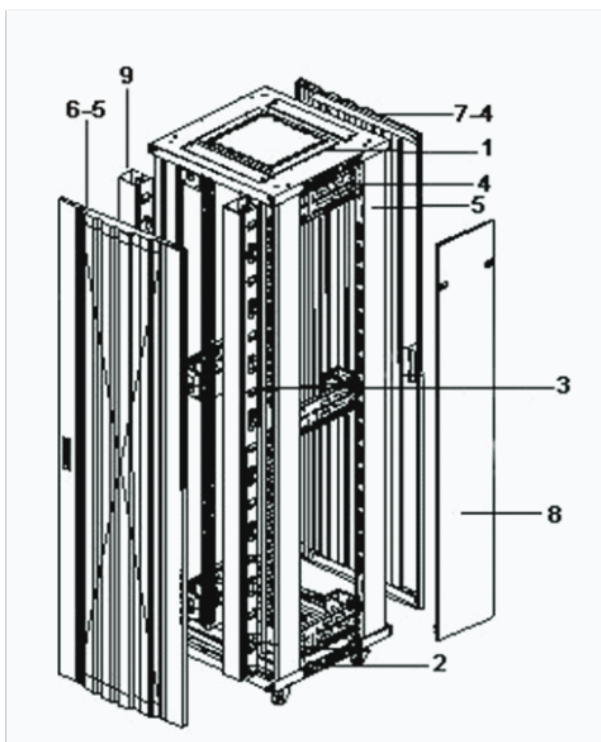

### Features:

- Reversible arch mesh front door with lock.
- Reversible mesh rear door with lock.
- Removable side panels with side pins, side locks are optional for protection.
- U marked mounting rail, width is more than 3.0cm.
- Widen mounting angles to ensure good stability and heavy loading capacity.
- Fan unit installed from outside of cabinet, easy to install and maintain when the cabinet is fully loaded of equipments.
- Special design bottom for better loading capacity.
- Flat packing recommend to save shipping freight and warehouse cost, delivered in 2 or 3 carton boxes only.

### Specifications:

- Material: SPCC cold rolled steel
- Thickness: Mounting rails: 2.0mm; others: 1.2mm
- IP degree: IP20
- Surface finishing: Degreasing, pickling, phosphoric, powder coated
- Static loading capacity: 800kgs

### Standards:

- ANSI/EIA RS-310-D
- IEC60297-2
- DIN41494, PART1
- DIN41494, PART7
- Compatible with 19" International Standards, ETSI

Rear door

Frame with cable management

Widen mounting angle

Bottom

### Structure of cabinet