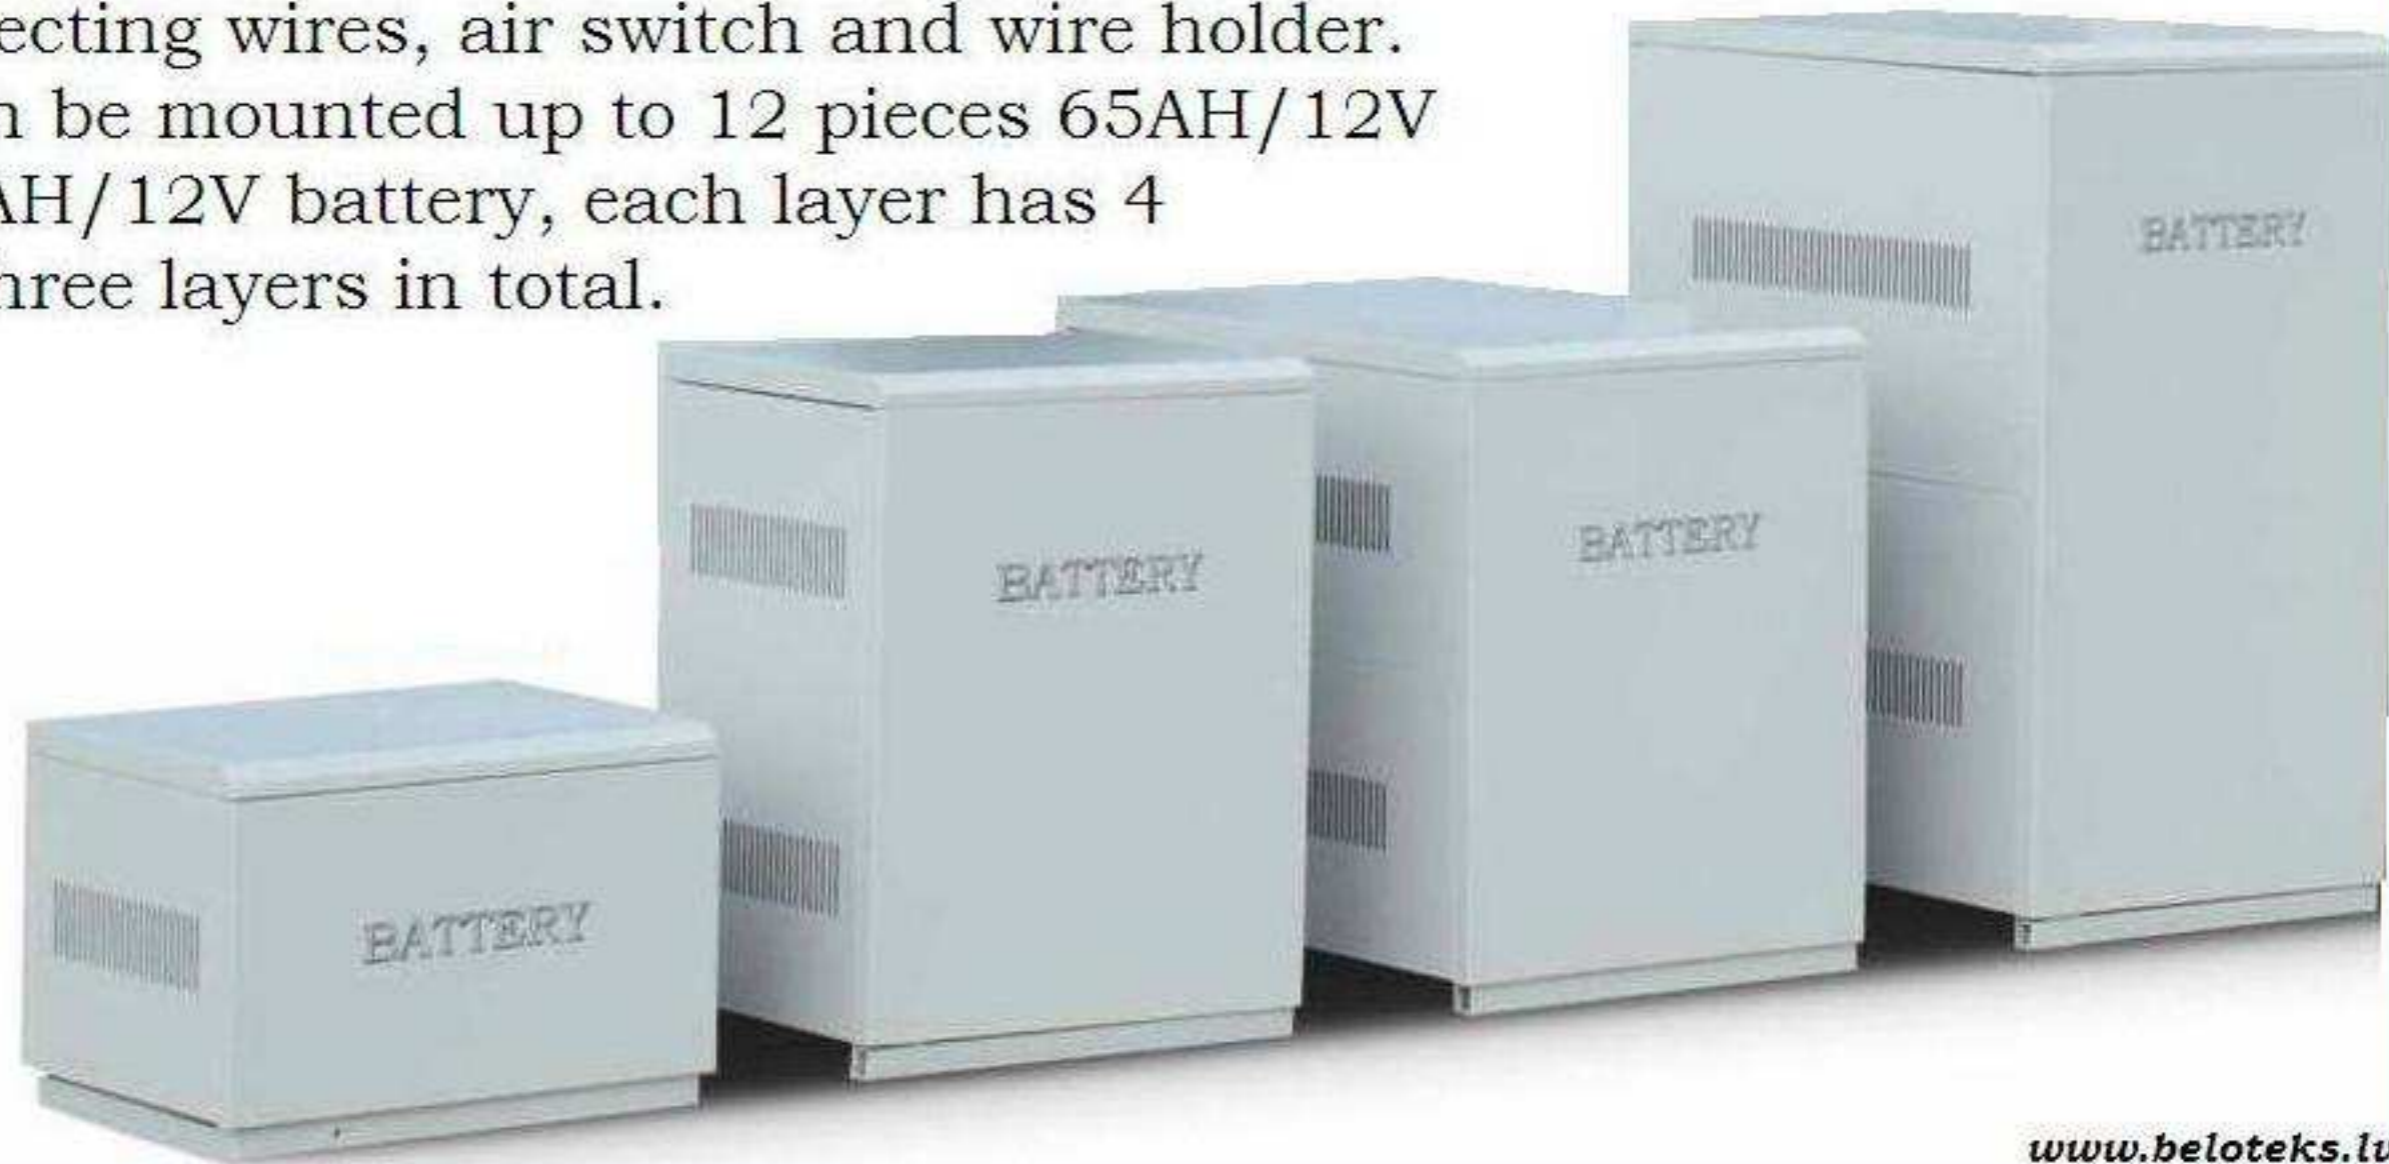

# A12 Battery Cabinet

Cabinet dimension of A12: 780mm×470mm×950mm including connecting wires, air switch and wire holder. The cabinet can be mounted up to 12 pieces 65AH/12V battery or 100AH/12V battery, each layer has 4 batteries and three layers in total.